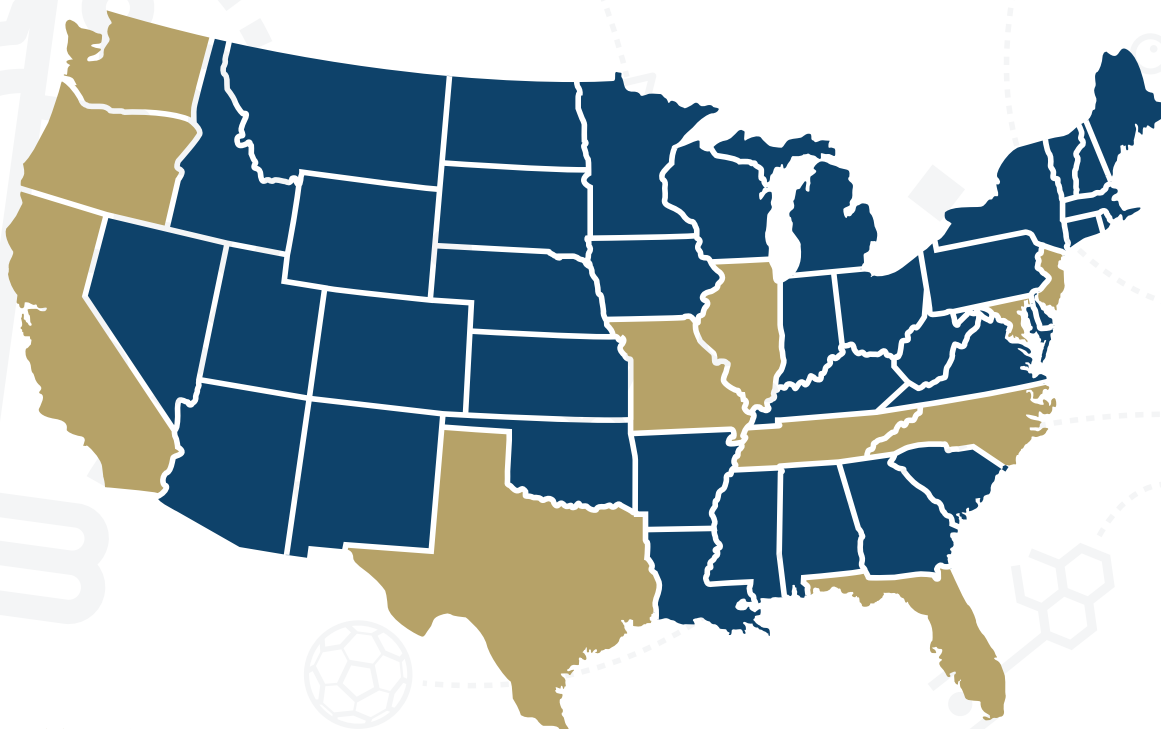

# NWSL Teams

**Description:** National Women's Soccer League is a women's professional soccer league run by the United States Soccer Federation. The league consists of 12 teams.

**Activity:** Use the logos, word bank, and map to complete the worksheet.

**Part 1:** Fill in the team name and the city/location associated with each of the 12 NWSL team logos using the word bank provided.

**Part 2:** Use the word bank to label the 12 NWSL team names on the correct location on the map below.

**Hint:** If you need help locating the teams on the map, do some research online or ask a classmate for help.

| NWSL Teams             |
|------------------------|
| Portland Thorns FC     |
| Houston Dash           |
| Washington Spirit      |
| Racing Louisville FC   |
| North Carolina Courage |
| Chicago Red Stars      |
| OL Reign               |
| Orlando Pride          |
| NJ/NY Gotham FC        |
| Kansas City Current    |
| Angel City FC          |
| San Diego Wave FC      |