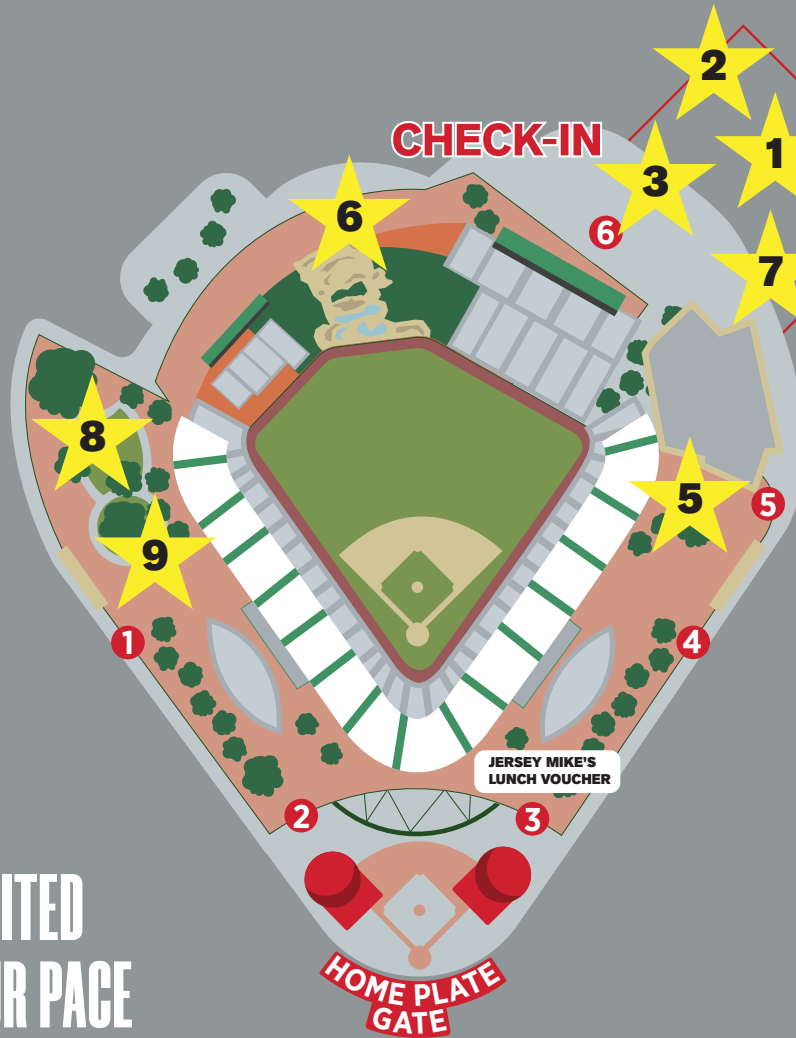

Angels STEAM DAY

ANGELS STEAM DAY SCHEDULE

Steam Activities: 10:30am – 12:30pm

Jersey Mike's lunch box redemption opens from 11:30am - 1:00pm*

*box lunch coupons must have been purchased in advance

First Pitch: 1:07pm

STATIONS MAY BE VISITED IN ANY ORDER AT YOUR PACE

- ★ Station 1: *Science of Sport Lesson Demonstrations*
- ★ Station 2: *Launch Angle*
- ★ Station 3: *Throwing*

- ★ Station 4: *Aerodynamics*
- ★ Station 5: *Fielding Percentage & Strike Zone*
- ★ Station 6: *MLB Combine*

- ★ Station 7: *Reaction Time*
- ★ Station 8: *Robotics, Coding & Elasticity*
- ★ Station 9: *Innovation Hub*

FIELD LEVEL (Stations 5, 8, 9)

TERRACE LEVEL (Station 6)

GATE 6 AREA (Stations 1, 2, 3, 4, 7)